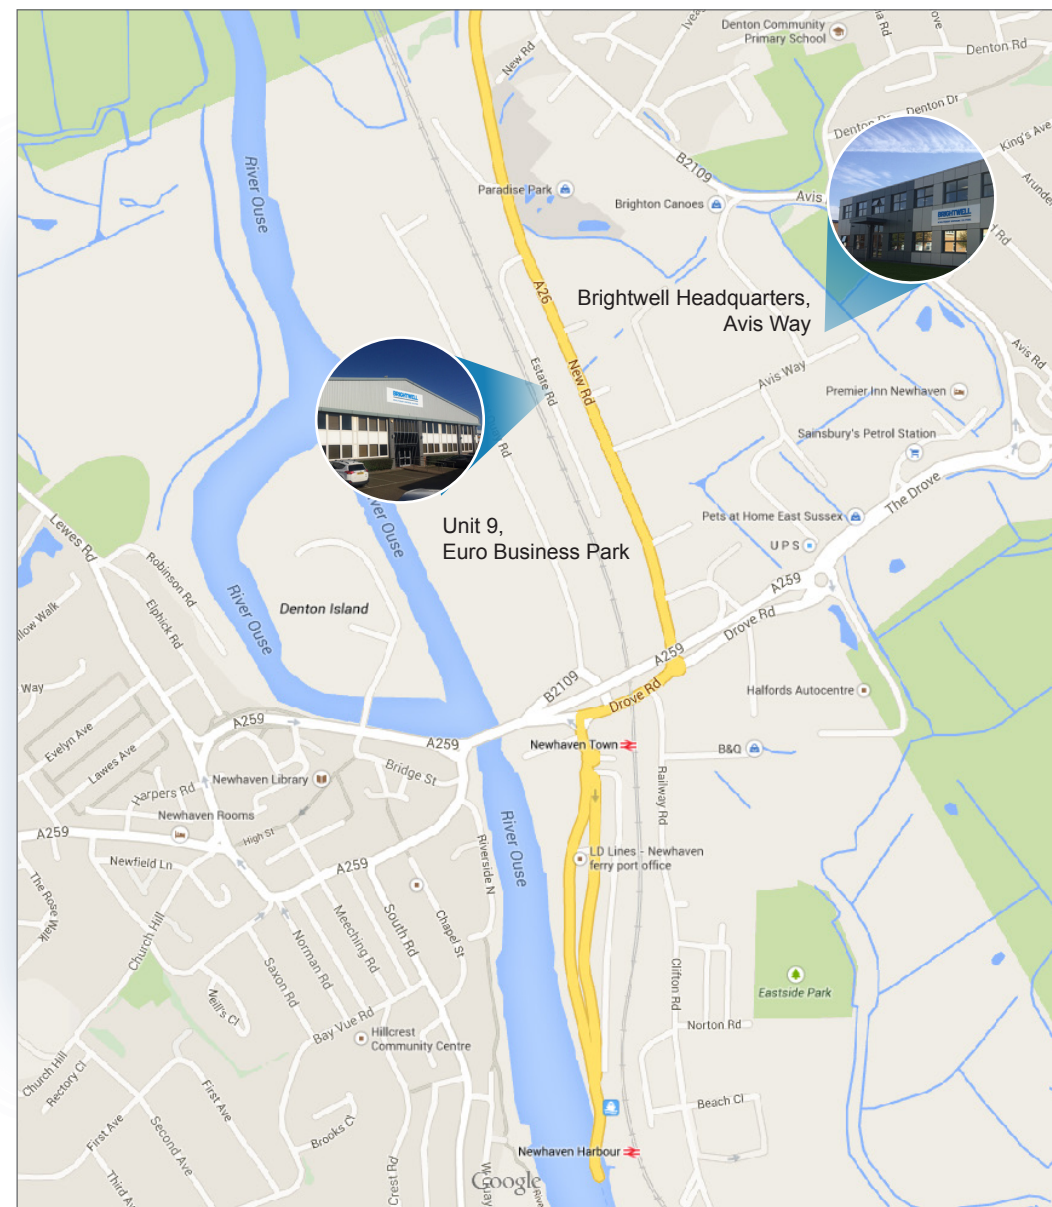

Euro Business Park premises (EBP)

Brightwell Dispensers Ltd
Unit 9, Euro Business Park
Estate Road, Newhaven
East Sussex, BN9 0DQ

Contact details:

Tel +44 (0) 1273 513566
Fax +44 (0) 1273 516134
Email sales@brightwell.co.uk

www.brightwell.co.uk

By ROAD

From Brighton Follow the A259 eastwards along the coastline. Cross the swing bridge.

For Euro Business Park Premises Leave the main road and take a left onto Drove Rd/B2109, cross the railway tracks. At the roundabout, take the 1st exit onto New Rd/A26. Turn left onto Estate Road. The destination will be on the left.

From London Follow the M23 South onto A23, turn left onto A27. At the roundabout, take the 2nd exit onto the A27 ramp to Lewes/Newhaven. Merge onto A27 and go through 2 roundabouts.

For Euro Business Park Premises at the roundabout, take the 2nd exit onto A26. Turn right onto Estate Rd. The destination will be on the left.

By TRAIN

From Brighton

Brighton to Newhaven Town (30 mins) - Walk to Estate Road (10 mins)

From London

London Victoria to Ore (1 hr) Change at Lewes. **Lewes to Newhaven Town** (10 min)

- Walk to Estate Road (10 mins)

Document created: 17/12/2014

Last updated: 03/11/2017

Version: 1.2

M0117