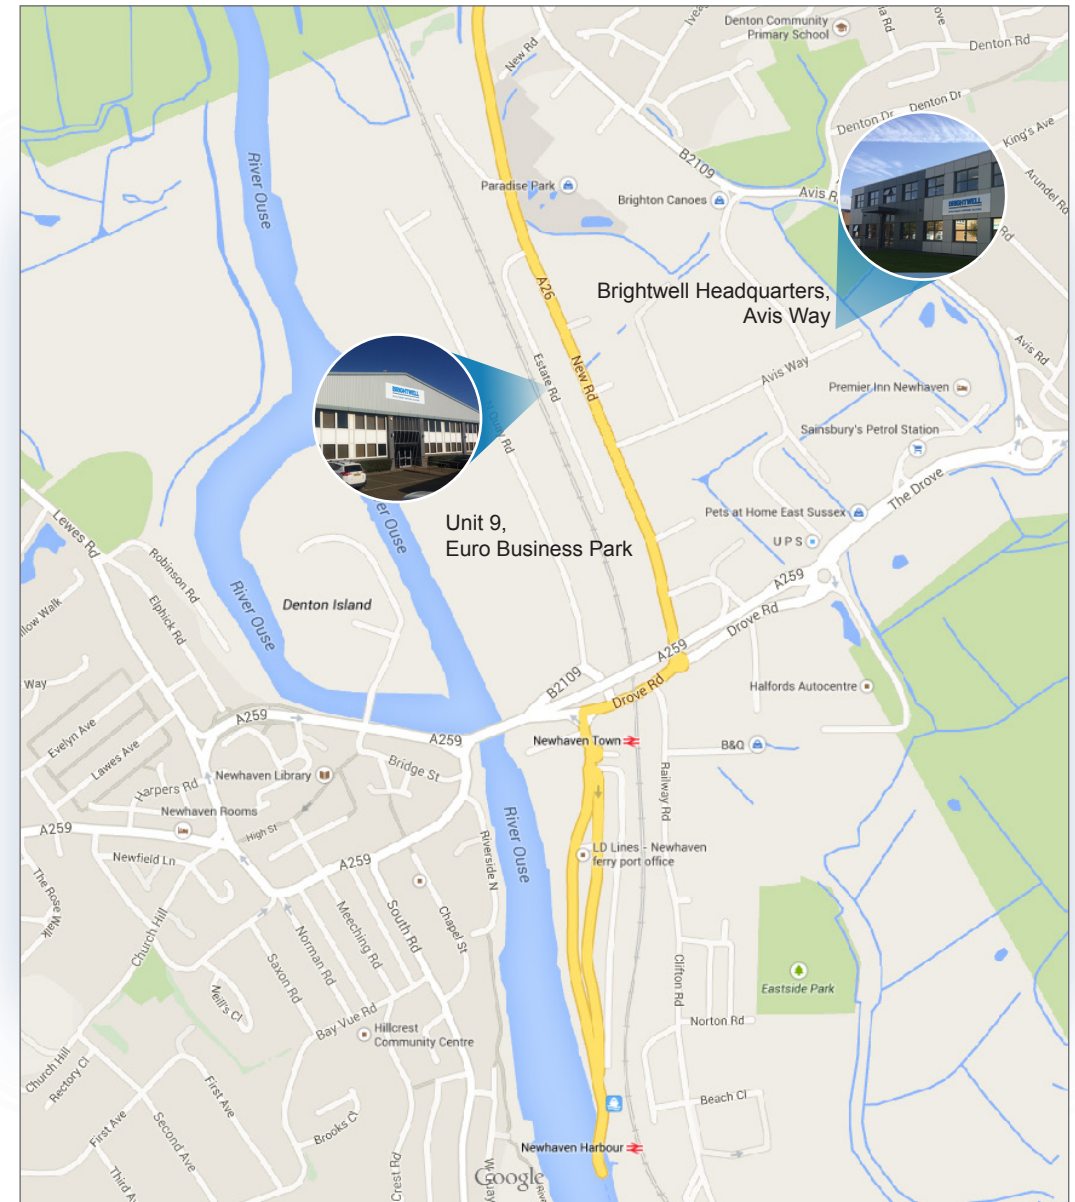

Headquarters

Brightwell Dispensers Ltd
Unit 1, Rich Industrial Estate
Avis Way, Newhaven
East Sussex, BN9 0DU

Contact details:

Tel +44 (0) 1273 513566
Fax +44 (0) 1273 516134
Email sales@brightwell.co.uk

www.brightwell.co.uk

By ROAD

From Brighton Follow the A259 eastwards along the coastline. Cross the swing bridge.

For Headquarters Leave the main road and take a left onto Drove Rd/B2109, cross the railway tracks. Head north-east towards New Road, exit the roundabout onto New Road. Turn right onto Avis Way and continue straight. The destination will be on the left.

From London Follow the M23 South onto A23, turn left onto A27. At the roundabout, take the 2nd exit onto the A27 ramp to Lewes/Newhaven. Merge onto A27 and go through 2 roundabouts.

For Headquarters at the roundabout, take the 2nd exit onto A26. At the next roundabout, take the 2nd exit onto Drove Rd. Before the railtracks, turn left onto Railway Rd/B2109, then turn right onto Avis Way. The destination will be on the left.

By TRAIN

From Brighton

Brighton to Newhaven Town (32 min) - Walk to Avis Way (9 mins)

From London

London Victoria to Ore (1 hr) Change at Lewes. **Lewes to Newhaven Town** (12 min)

- Walk to Avis Way (9 mins)

Document created: 17/12/2014

Last updated: 03/11/2017

Version: 1.2

M0117