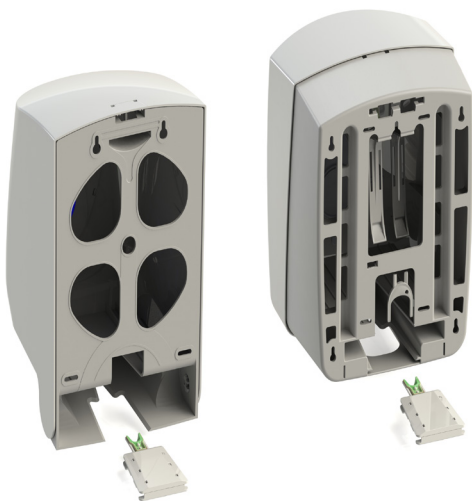

CENTREFEED DISPENSER SINGLE SHEET ADAPTOR

Controlling paper consumption, single hand use, reduce cross contamination and save cost on paper usage

For use with perforated paper

MODULAR LARGE CENTREFEED DISPENSER

MYRIAD CENTREFEED DISPENSER

MYRIAD CENTREFEED DISPENSER

The centrefeed dispenser is a space-saving dispenser that fits perforated centre-pull rolls and is designed for areas that require fast access to towels. We now offer a single sheet adaptor, which restricts the number of paper sheets pulled at any one time, to one paper sheet. The single sheet adaptor is available in two versions to be used for stronger or weaker papers. The adaptor fits into both the Modular and Myriad centrefeed dispensers.

KEY FEATURES

The single sheet adaptor mechanism minimises paper waste and environmental impact

The adaptor makes it easier for the dispenser to be operated with one hand

The adaptor pack comes with a green and orange adaptor to choose from, for different weight paper

Instruction sheet is included in the adaptor pack for easy installation and maintenance

SINGLE SHEET ADAPTOR FITTING INTO THE DISPENSER

CENTREFEED DISPENSER SINGLE SHEET ADAPTOR