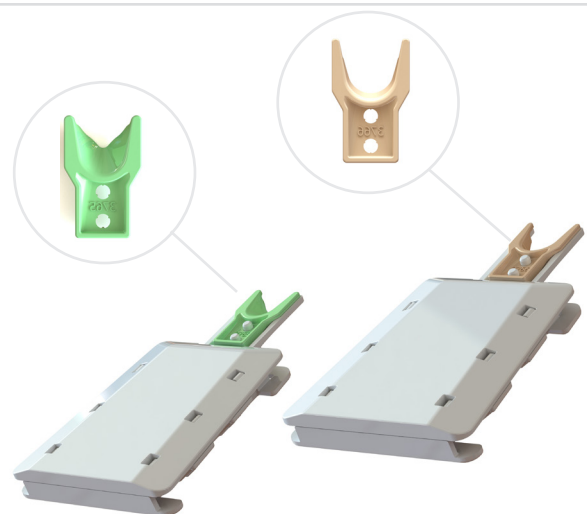

CENTREFEED DISPENSER SINGLE SHEET ADAPTOR

Controlling paper consumption, single hand use, reduce cross contamination and save cost on paper usage

For use with perforated paper

MODULAR LARGE CENTREFEED DISPENSER

MYRIAD CENTREFEED DISPENSER

MYRIAD CENTREFEED DISPENSER

The centrefeed dispenser is a space-saving dispenser that fits perforated centre-pull rolls and is designed for areas that require fast access to towels. We now offer a single sheet adaptor, which restricts the number of paper sheets pulled at any one time, to one paper sheet. The single sheet adaptor is available in two versions to be used for stronger or weaker papers. The adaptor fits into both the Modular and Myriad centrefeed dispensers.

KEY FEATURES

The single sheet adaptor mechanism minimises paper waste and environmental impact

The adaptor makes it easier for the dispenser to be operated with one hand

The adaptor pack comes with a green and orange adaptor to choose from, for different weight paper

Instruction sheet is included in the adaptor pack for easy installation and maintenance

SINGLE SHEET ADAPTOR FITTING INTO THE DISPENSER

CENTREFEED DISPENSER SINGLE SHEET ADAPTOR