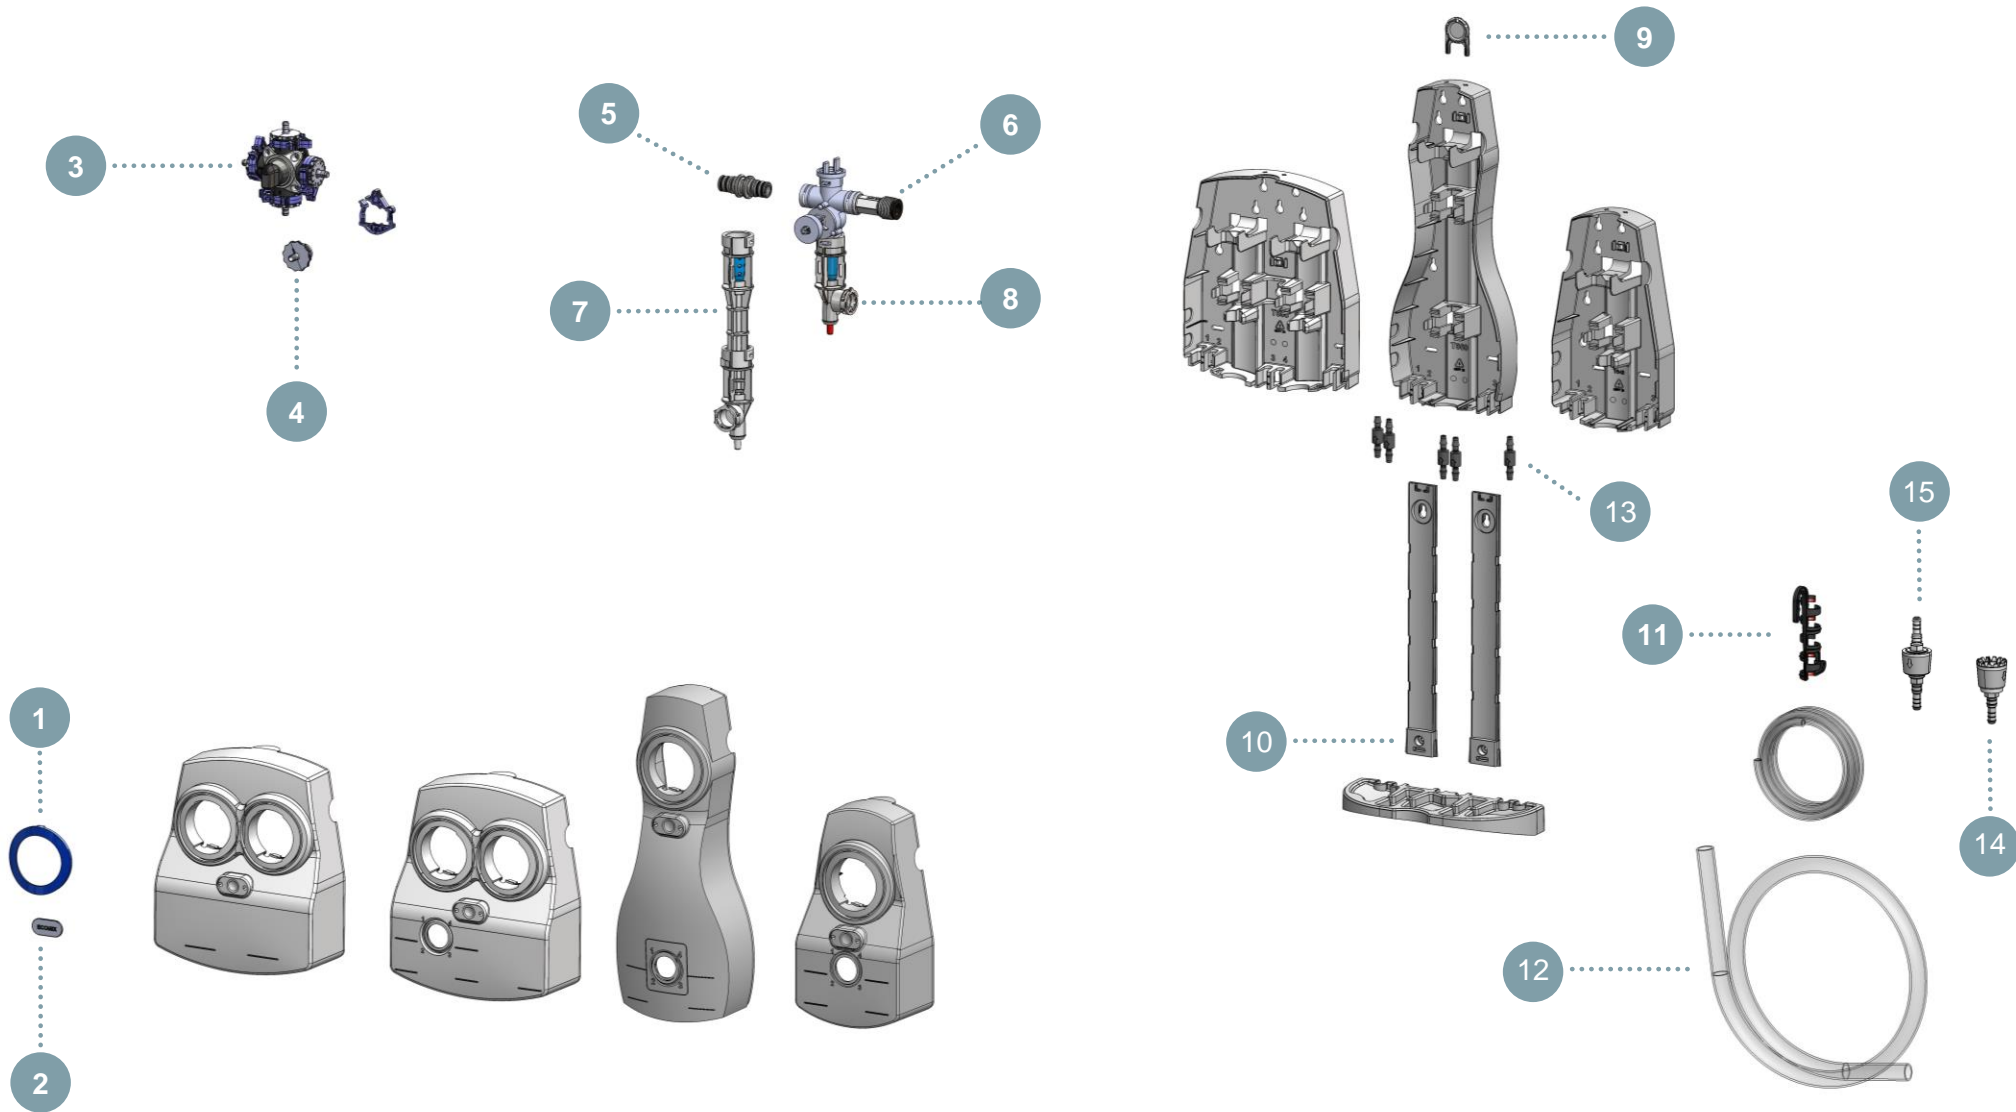

BRIGHTWELL

Ecomix & Ecomulti Spares Diagram

Item	Description	Spares Code
1	Eco Dispenser Coloured Ring Blue (120 Pk)	SBW8157/B
	Eco Dispenser Coloured Ring Red (120 Pk)	SBW8157/R
	Eco Dispenser Coloured Ring Green (120 Pk)	SBW8157/V
	Eco Dispenser Coloured Ring Yellow (120 Pk)	SBW8157/Y
	Eco Dispenser Coloured Ring Blue (10 Pk)	SBW8159/B
	Eco Dispenser Coloured Ring Red (10 Pk)	SBW8159/R
	Eco Dispenser Coloured Ring Green (10 Pk)	SBW8159/V
	Eco Dispenser Coloured Ring Yellow (10 Pk)	SBW8159/Y
2	Eco Plaque (120 Pk)	SBW9200
3	EcoMulti Dial Selector (1 Pk)	SBW8609
	EcoMulti Dial Selector PVDF (1 Pk)	SBW8611
4	Eco EPDM Dilution Pin (Pk 50)	SBW8600
	Eco EPDM Dilution Pin (Pk 5)	SBW8601
	Eco VITON Dilution Pin (Pk 50)	SBW8602
	Eco VITON Dilution Pin (PK 5)	SBW8603
	Eco Ultra EPDM Dilution Pin (Pk 50)	SBW8604
	Eco Ultra EPDM Dilution Pin (Pk 5)	SBW8605
	Eco Ultra VITON Dilution Pin (Pk 50)	SBW8606
	Eco Ultra VITON Dilution Pin (Pk 5)	SBW8607
	Eco Ultra EXT VITON Dilution Pin (Pk 50)	SBW8608
	Eco EPDM Dilution Pin (Pk 25)	SBW8612

Item	Description	Spares Code
5	Eco Joining Piece (Pk 10)	SBW8150
	Eco Joining Piece (Pk 50)	SBW8151
6	EcoMulti Water Inlet Valve BSP (Pk 10)	SBW8223
	EcoMulti Water Inlet Valve BSP (Pk 50)	SBW8235
	EcoMix Water Inlet Valve BSP (Pk 1)	SBW8161
	EcoMix Water Inlet Valve BSP (Pk 10)	SBW8162
7	EcoMix 150mm LF + BG (Pk 1)	SBW8169
	EcoMix 150mm HF + BG (Pk 1)	SBW8168
	EcoMix LF Venturi Assembly (Pk 1)	SBW8166
	EcoMix HF Venturi Assembly (Pk 1)	SBW8167
	BrightGap LF Venturi Assembly (Pk 1)	SBW8186
8	BrightGap HF Venturi Assembly (Pk 1)	SBW8187
	AirGap LF Venturi Assembly (Pk 1)	SBW8188
	AirGap HF Venturi Assembly (Pk 1)	SBW8189
9	Eco Dispenser Opening Key (Pk 10)	SBW8198
10	Spray Bottle Bracket (Pk 5)	SBW8154
11	Bucket Hook (Pk 5)	SBW8153
12	BGap LF 285mm PVC Tube with Flood Ring (PK 5)	SBW8190
	BGap HF 1.5m PVC Tube with Flood Ring & Bucket hook (PK 5)	SBW8191
	PVC Braided Tube & Flood Ring (Pk 5)	SBW8181